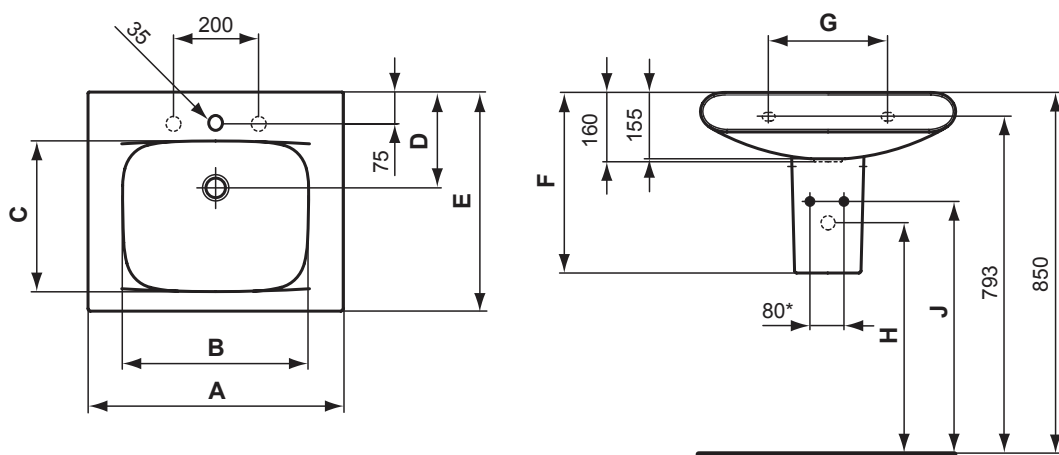

Designer: Artefakt

Description

Moments wash basin 65x51,5 cm, central tap hole punched.

Moments wash basin 55x43 cm, central tap hole punched.

Necessary equipment

Fixation set.

Recommended equipment

Moments semi pedestal for basins 90/75/65/55 cm.

Never closing waste.

Ceramic Products

Product

Article-No.

Wash basin 65x51,5 cm	K071701
Wash basin 55x43 cm	K071901

Necessary equipment

Fixation set	K710767
--------------	----------------

Recommended equipment

Semi pedestal for basins 90/75/65/55 cm	K007401
Waste	J3291AA

Finishes

- 01 White
- AA Chrome

	A	B	C	D	E	F	G	H	J	tap holes
K 0717 ..	650	523	345	230	515	425	280	535	585	●
K 0719 ..	550	410	225	230	430	425	280	535	585	●